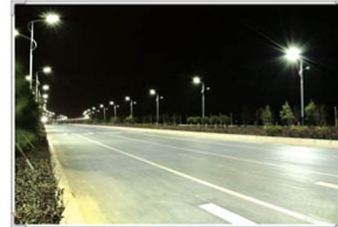

Lighting Applications

Power Supply

- *Class 2 Driver (Power Factor>99%, THD<10%)
- *Operating Voltage: 120/277V
- *Output current: 750Ma max.

Ordering Information

- **ODLED CH 409- 60SFFL** - Cobra Head 60W
- **ODLED CH 509-100SFFL** - Cobra Head 100W