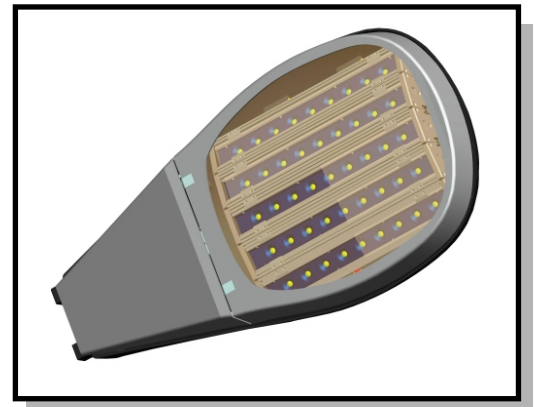

CATALOG NUMBER

TYPE

NOTES

ODLED CH

Cobra Head with LED Lamps Modules

Product Description

Fixture features Lumen-Starr's patented LED linear lamp modules for long life and maximum LED performance. LED modules allow for increased light output to increase ground cover for all outdoor street or parking applications.

Features & Benefits

- *The specially designed heat sink and its material quickly removes heat and is light weight. This also helps in insulation from outside heat for the LEDs and driver. Module is IP66.
- *LED lamp distribution meets "Dark Sky" requirements.
- *Standard finish: Silver
- *Supplied with photocell

Performance Summary

- *LED Diodes are 2W
- *LED Diodes are 114lm/W (Initial)
- *Average rated life (hr): >50,000
- *CRI: WW=85
  CW =80
- *CCT: 2100K (HPS)
- *CCT: 5000K (MH)
- *LM-79 & LM-80
- 60W LED = 250W HID
- *100W LED = 400W HID

Lighting Applications

Power Supply

- *Class 2 Driver (Power Factor>99%, THD<10%)
- *Operating Voltage: 120/277V
- *Output current: 750Ma max.

Ordering Information

- **ODLED CH 409- 60SFFL** - Cobra Head 60W
- **ODLED CH 509-100SFFL** - Cobra Head 100W

Montclair, Ca. 91763 USA
Tel: (909) 627-5333 Fax: (909) 627-2887
www.archipelagolighting.com