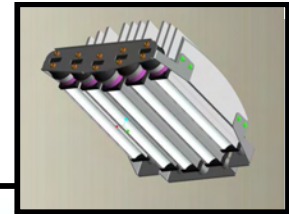

CATALOG NUMBER

TYPE

NOTES

ODLED-CP

Canopy with T12 LED Rotational Lamp Tubes

Product Description

14" x 14" Canopy fixture with Lumen-Starr T12 LED lamp tubes. Fixture can be recessed or surface mounted. LED diodes are recessed into an aluminum housing creating cooler operation, longer lamp life and higher lumen output. Lamps are 180 degree rotational allowing for all needed types of lamp distribution.

Performance Summary

- *LED Diodes are 3W @ 200lm/Diode (Initial)
- *Average rated life (hr): >50,000
- *Diameter: 1-1/2"
- *Base: Medium Bipin
- *CRI: WW=85
  CW =80
- *CCT: 3500K & 4100K

Power Supply

- *Class 2 Driver (Power Factor>99%, THD<10%, Efficiency>85%)
- *Operating Voltage: 120/277V
- *Output current: 750Ma max.

Specifications & Features

Light Emitting Diodes

- *LED technology delivers high quality white light.
- *Diodes designed to maintain 70% light output up to 50,000hrs.
- *Color management for controlled color consistency.

Construction

- *Die-Formed aluminum housing.
- *Post painted powder coating for long life finish.
- *Precision designed heat sink for cooler operation.

Optical

- *"Lumen-Starr" T12 lamp tube allows for use of high lumen LEDs for greater light output.
- *"Lumen-Starr" T12 lamp tube allows for cooler LED operation allowing longer lamp life.
- *"Lumen-Starr" T12 rotational lamp tube allow lamp adjustment for greater light distribution.

Ordering Information

- ODLED-CP 305-45 - with 3-T12 lamp tubes w/5 LEDs each, 45W, 3000lm
- ODLED-CP 405-60 - with 4-T12 lamp tubes w/5 LEDs each, 60W, 4000lm
- ODLED-CP 505-75 - with 5-T12 lamp tubes w/5 LEDs each, 75W, 5000lm

Montclair, Ca. 91763 USA
Tel: (909) 627-5333 Fax: (909) 627-2887
www.archipelagolighting.com