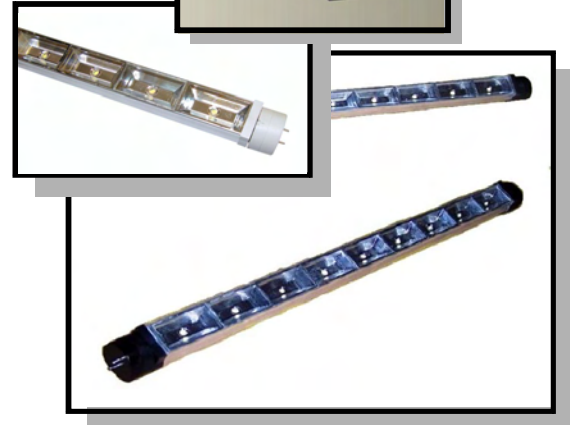

CATALOG NUMBER

TYPE

NOTES

ODLED-CP

Canopy with T12 LED Rotational Lamp Tubes

Product Description

14" x 14" Canopy fixture with Lumen-Starr T12 LED lamp tubes. Fixture can be recessed or surface mounted. LED diodes are recessed into an aluminum housing creating cooler operation, longer lamp life and higher lumen output. Lamps are 180 degree rotational allowing for all needed types of lamp distribution.

Performance Summary

- *LED Diodes are 3W @ 200lm/Diode (Initial)
- *Average rated life (hr): >50,000
- *Diameter: 1-1/2"
- *Base: Medium Bipin
- *CRI: WW=85
  CW =80
- *CCT: 3500K & 4100K

Power Supply

- *Class 2 Driver (Power Factor>99%, THD<10%, Efficiency>85%)
- *Operating Voltage: 120/277V
- *Output current: 750Ma max.

Specifications & Features

Light Emitting Diodes

- *LED technology delivers high quality white light.
- *Diodes designed to maintain 70% light output up to 50,000hrs.
- *Color management for controlled color consistency.

Construction

- *Die-Formed aluminum housing.
- *Post painted powder coating for long life finish.
- *Precision designed heat sink for cooler operation.

Optical

- *"Lumen-Starr" T12 lamp tube allows for use of high lumen LEDs for greater light output.
- *"Lumen-Starr" T12 lamp tube allows for cooler LED operation allowing longer lamp life.
- *"Lumen-Starr" T12 rotational lamp tube allow lamp adjustment for greater light distribution.

Ordering Information

- ODLED-CP 305-45 - with 3-T12 lamp tubes w/5 LEDs each, 45W, 3000lm
- ODLED-CP 405-60 - with 4-T12 lamp tubes w/5 LEDs each, 60W, 4000lm
- ODLED-CP 505-75 - with 5-T12 lamp tubes w/5 LEDs each, 75W, 5000lm

Montclair, Ca. 91763 USA
Tel: (909) 627-5333 Fax: (909) 627-2887
www.archipelagolighting.com