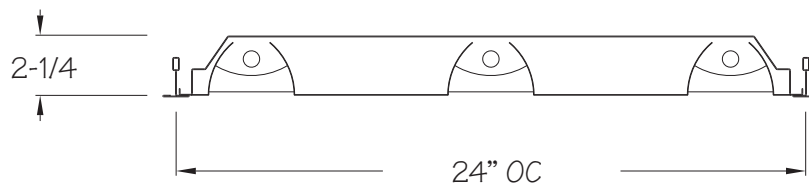

RECESSED LOUVER-PERF LED TROFFER

Patented [®]
“LUMEN-STARR”
Technology

“RLT5” Recessed Louvered LED Troffer Series

2-1/4 deep housing allows installation into small or tight plenum applications. Louvers provide dedicated lamp cavity. Fixtures supplied with DM Technology's patented “LUMEN-STARR” LED lamp tubes with super bright, high lumen LED lamps

Catalog No.	Size	Lamps
RLTLED 220	23"-3/4 X 23"-3/4"	2-T5 LED 20W
RLTLED 320	23"-3/4 X 23"-3/4"	3-T5 LED 20W
RLTLED 232	23"-3/4 X 47"-3/4"	2-T5 LED 32W
RLTLED 332	23"-3/4 X 47"-3/4"	3-T5 LED 32W

Options:
Driver: 120 Volt